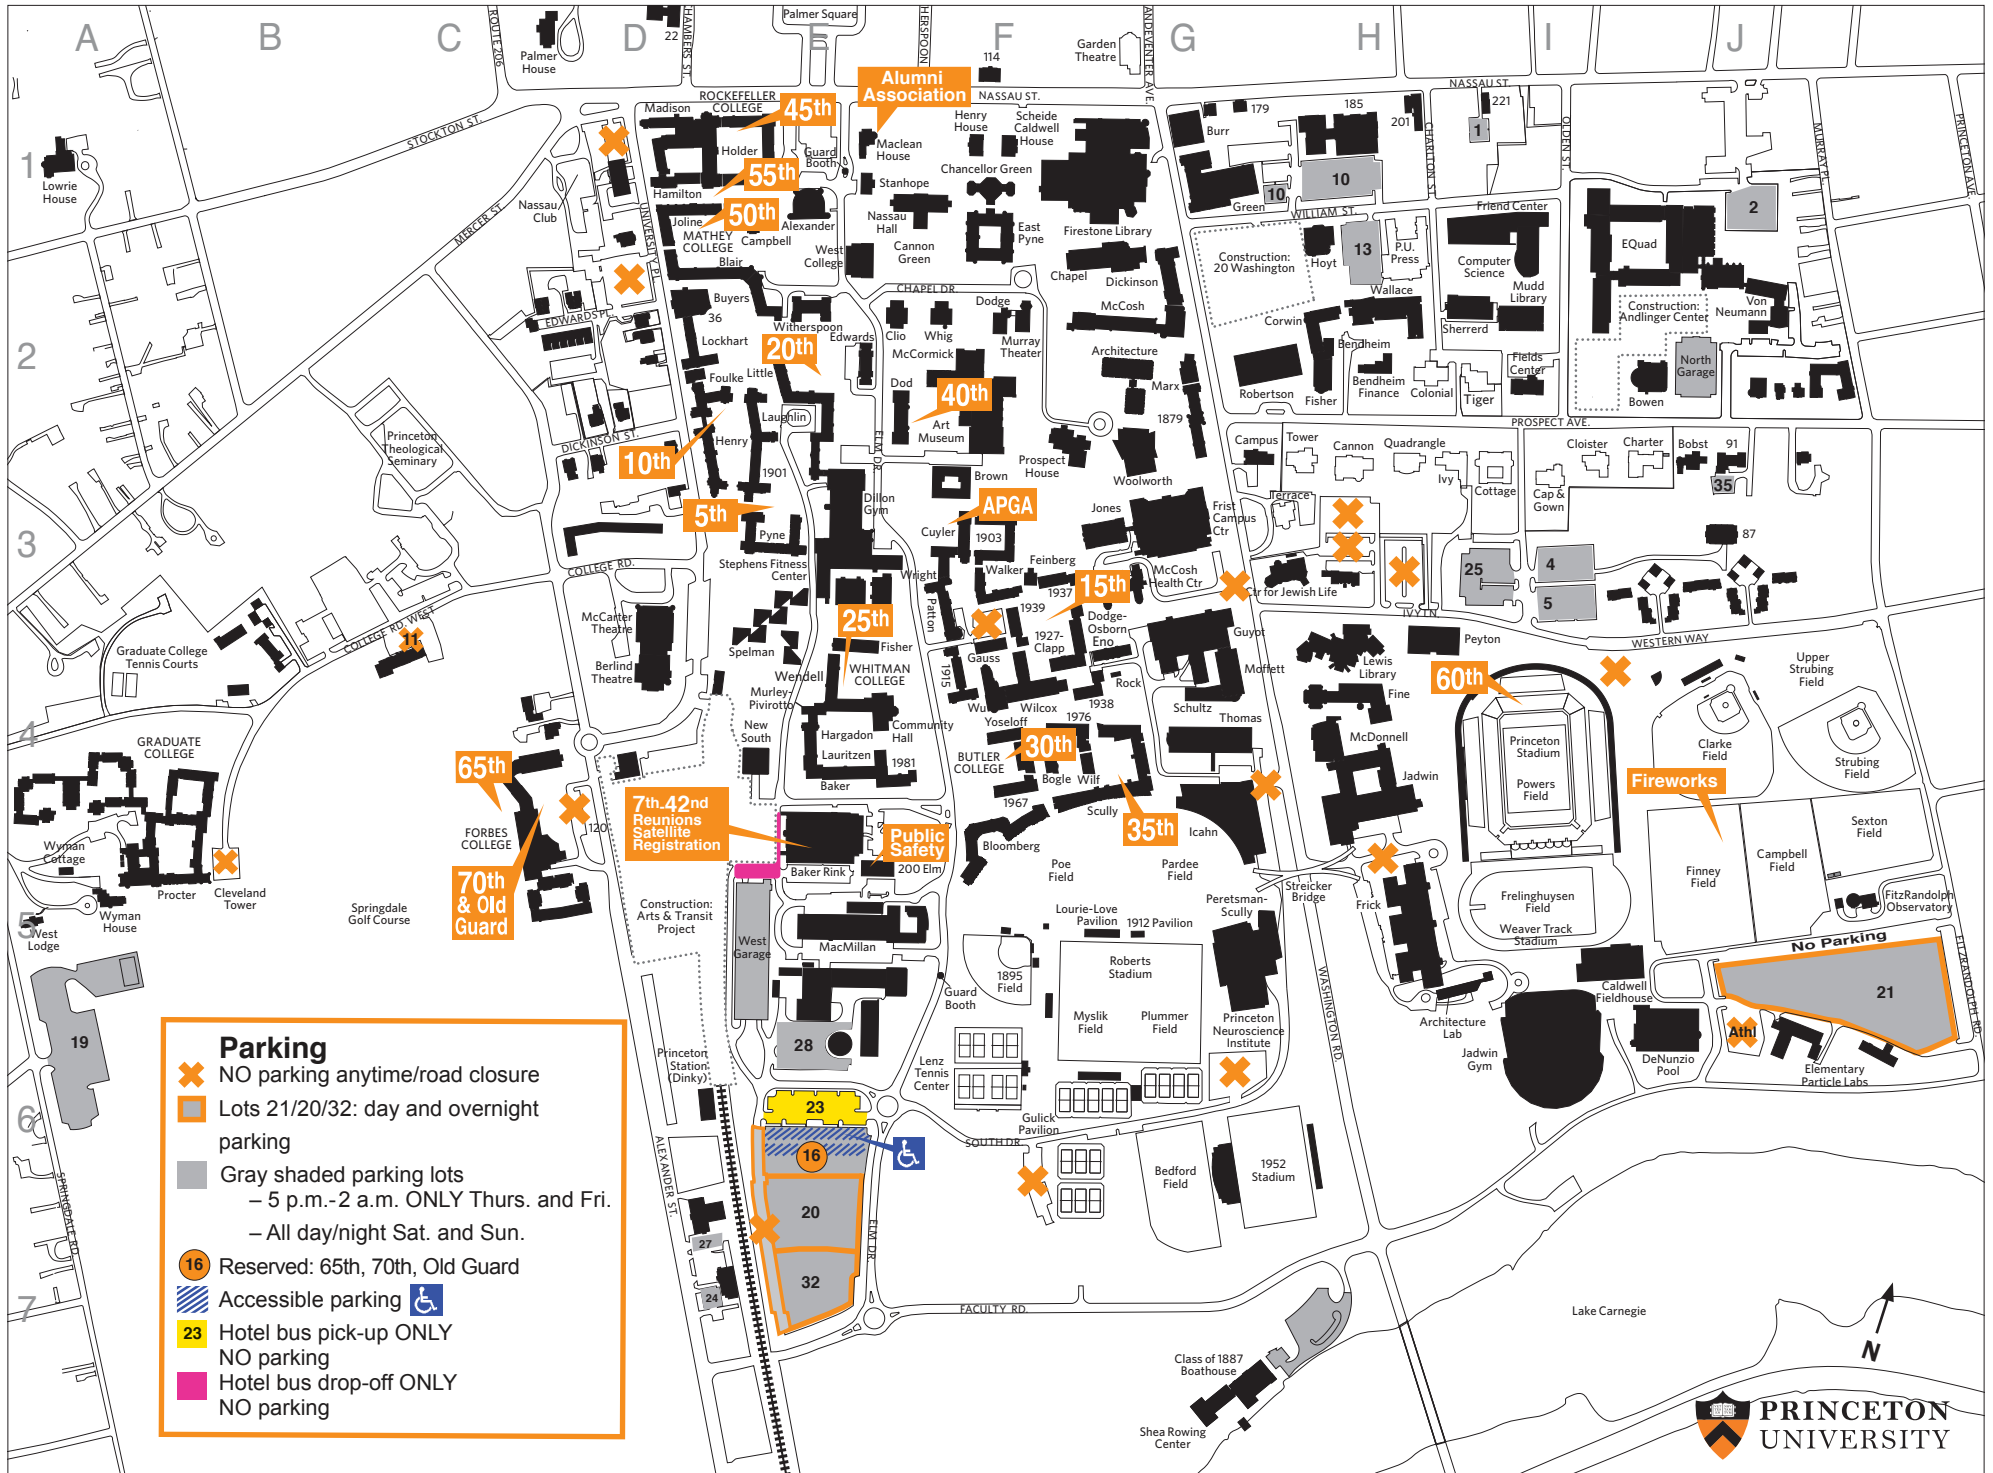

2014 REUNIONS HEADQUARTERS & PARKING

Parking

- ✗ NO parking anytime/road closure
- ▣ Lots 21/20/32: day and overnight parking
- ▣ Gray shaded parking lots
  - 5 p.m.-2 a.m. ONLY Thurs. and Fri.
  - All day/night Sat. and Sun.
- ① Reserved: 65th, 70th, Old Guard
- ▣ Accessible parking ♿
- ▣ 23 Hotel bus pick-up ONLY
  NO parking
- ▣ Hotel bus drop-off ONLY
  NO parking