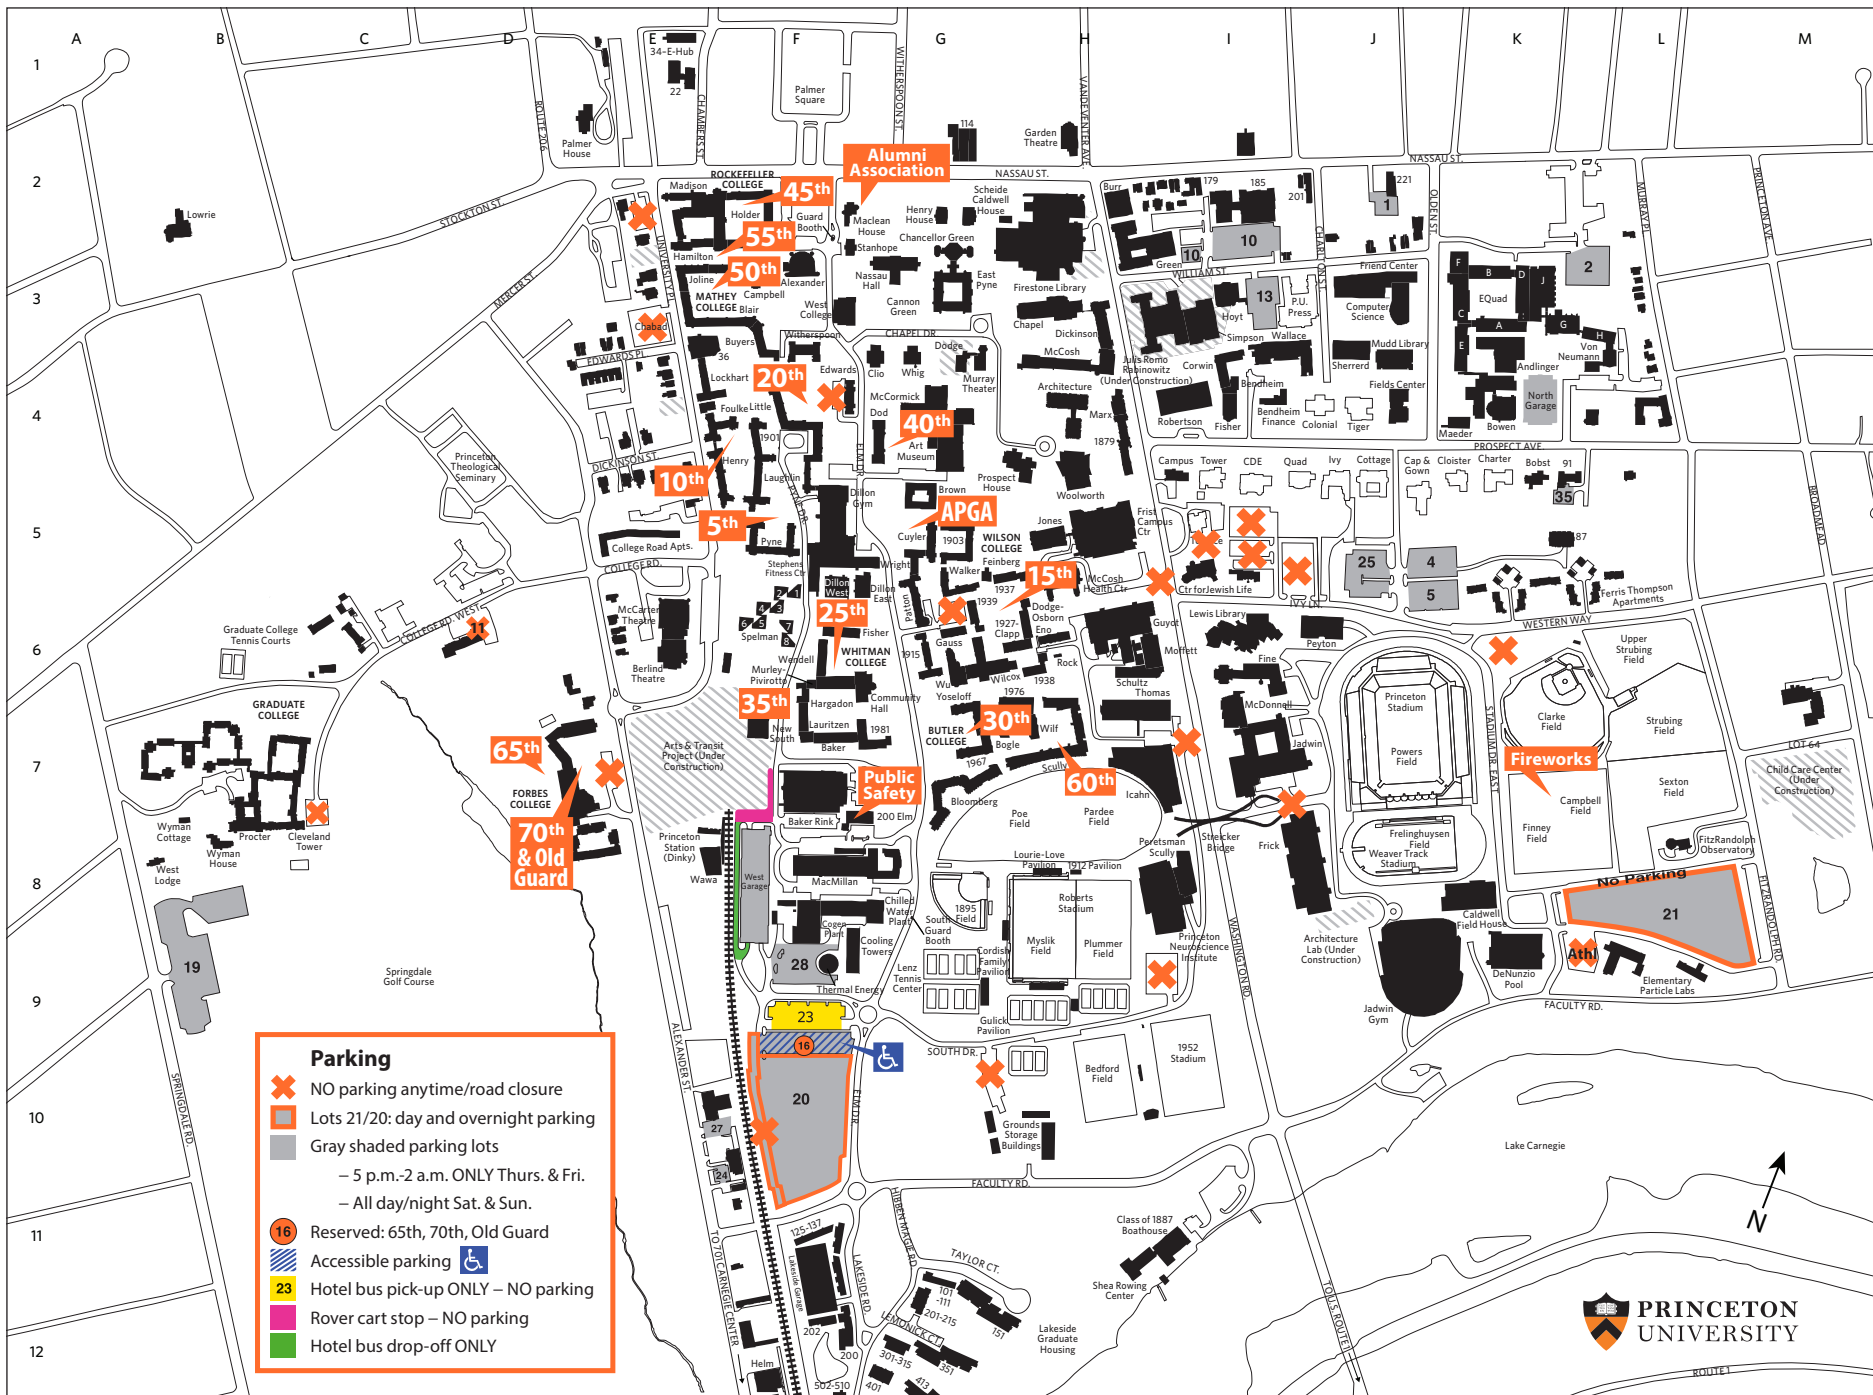

# 2017 Reunions Headquarters and Parking

**Parking**

- ✗ NO parking anytime/road closure
- ▭ Lots 21/20: day and overnight parking
- ▭ Gray shaded parking lots
  - 5 p.m.-2 a.m. ONLY Thurs. & Fri.
  - All day/night Sat. & Sun.
- 16 Reserved: 65th, 70th, Old Guard
- ♿ Accessible parking
- 23 Hotel bus pick-up ONLY – NO parking
- 🚲 Rover cart stop – NO parking
- 🚌 Hotel bus drop-off ONLY