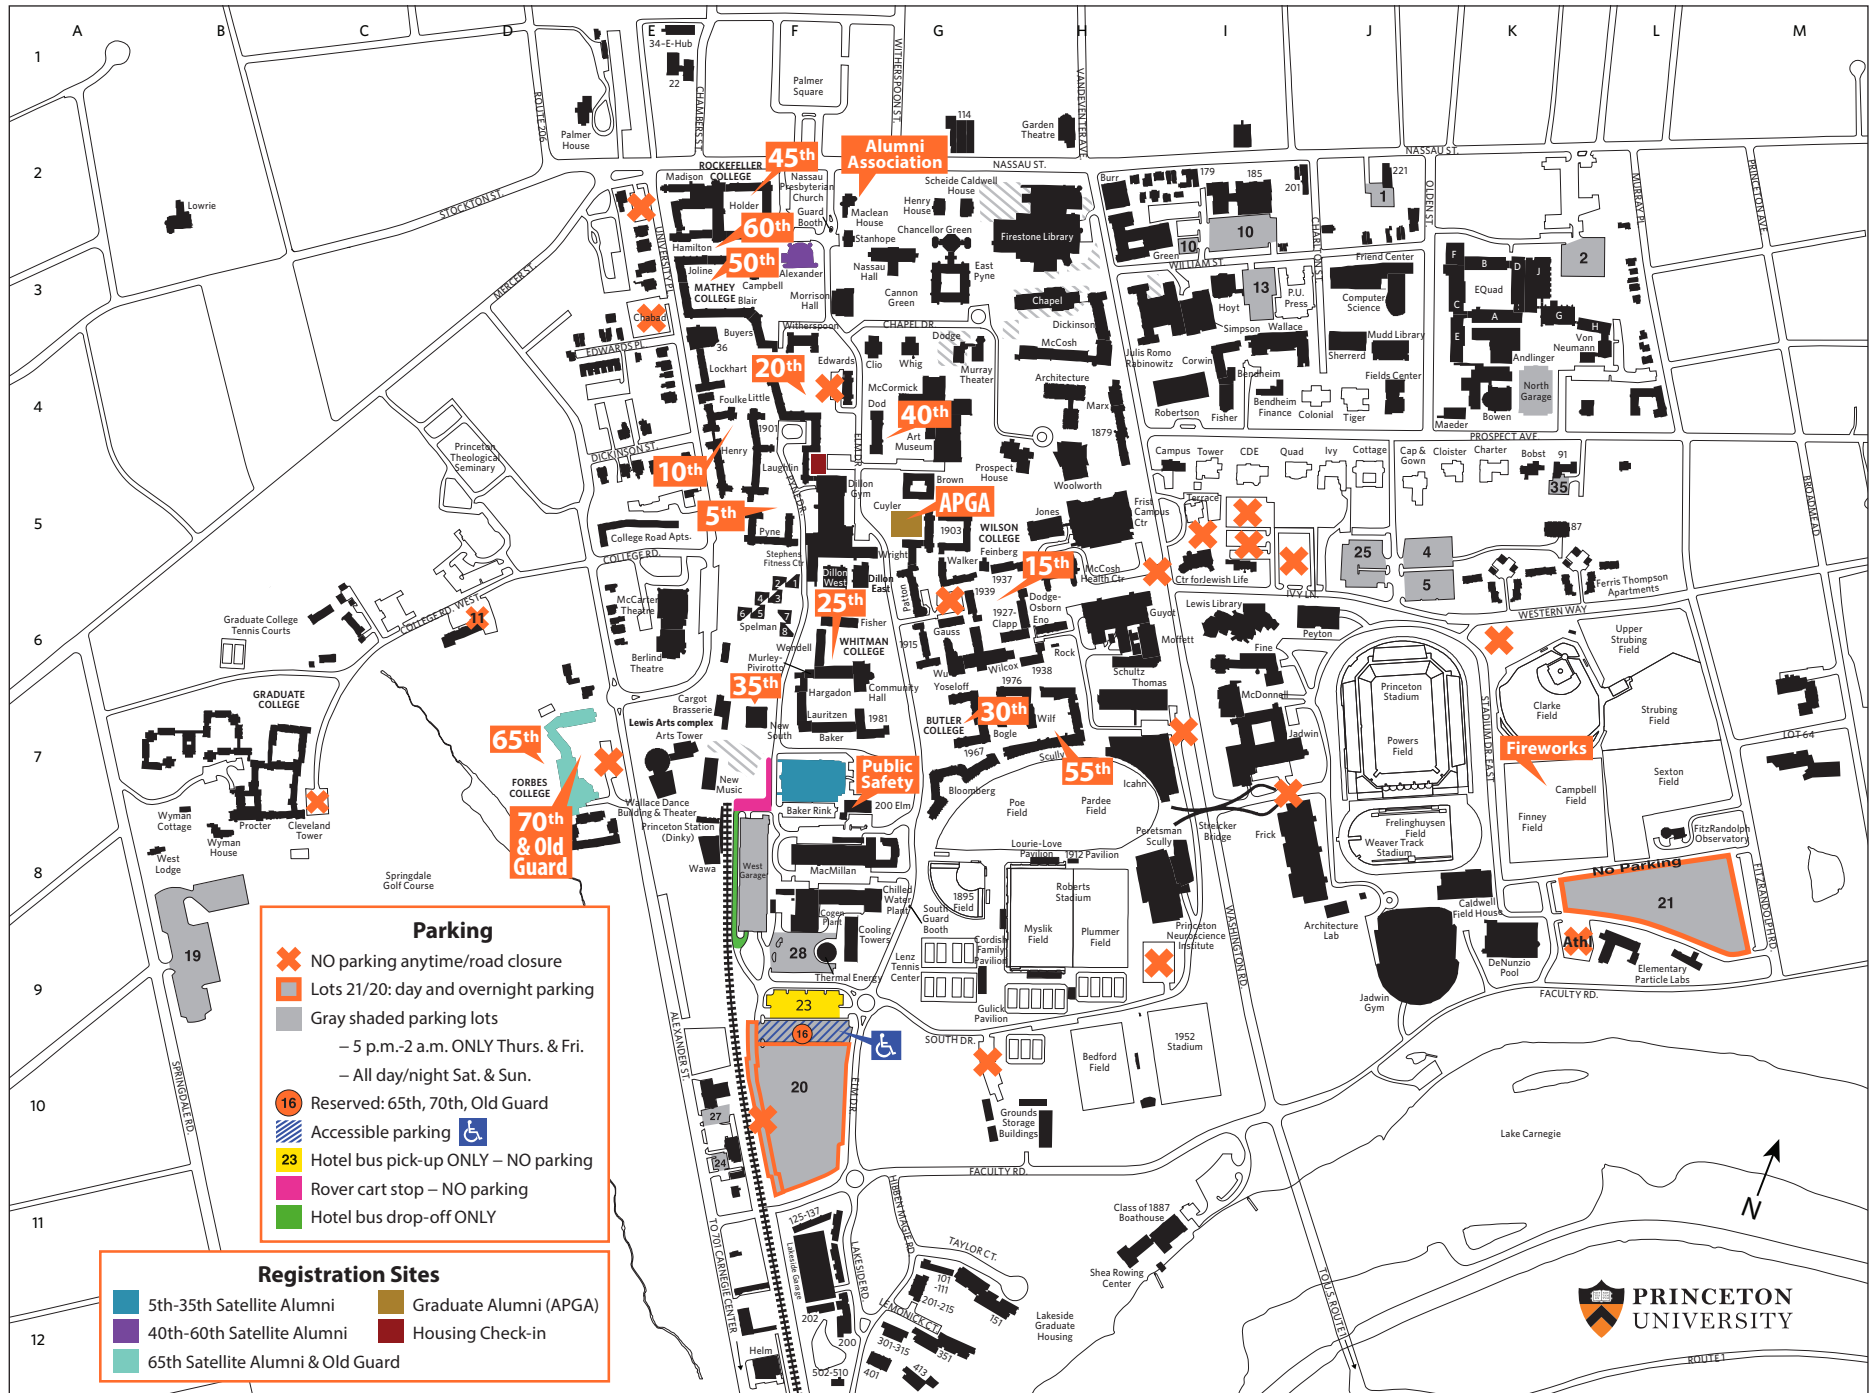

2018 Reunions Sites and Parking

Parking

- ✗ NO parking anytime/road closure
- ▭ Lots 21/20: day and overnight parking
- ▭ Gray shaded parking lots
 - 5 p.m.-2 a.m. ONLY Thurs. & Fri.
 - All day/night Sat. & Sun.
- 16 Reserved: 65th, 70th, Old Guard
- ♿ Accessible parking
- 23 Hotel bus pick-up ONLY - NO parking
- 🚗 Rover cart stop - NO parking
- 🚌 Hotel bus drop-off ONLY

Registration Sites

- 5th-35th Satellite Alumni
- 40th-60th Satellite Alumni
- 65th Satellite Alumni & Old Guard
- Graduate Alumni (APGA)
- Housing Check-in

Princeton University

Destinations

Admission, Clio Hall, G3
Andlinger Center for the Humanities:
Chancellor Green G2
East Pyne Hall G3
Henry House G2
Scheide Caldwell House G2
Alumni Association, Maclean House, F2
Art Museum G4
Auditoriums:
Arthur Lewis, Robertson Hall, I4
Betts, Architecture School, H3
Helm, 50 McCosh Hall, H3
Richardson, Alexander Hall, F3
Taplin, Fine Hall second floor, I6
Taylor, Frick Chemistry Laboratory, J8
Wood, 10 McCosh Hall, H3
Broadcast Studio, Lewis Library, I6
Cannon Green G3
Career Services, 36 University Place, E3
Chapel H3
Communications, 22 Chambers Street, E1
Community and Regional Affairs, 4 Mercer Street, E2
Dean of the College, Morrison Hall, F3
Dean of the Faculty, Nassau Hall, G3
Dean of the Graduate School, Clio Hall, G3
Dean of Undergraduate Students, Morrison Hall, F3
Dean for Research, 91 Prospect Avenue, L4
Development, Helm Building, F12
Employment, Human Resources, New South Building, F6
Entrepreneurial Hub, 34 Chambers Street, E1
Financial Aid (Undergraduate), Morrison Hall, F3
Firestone Library H2
Galleries:
Bernstein, Robertson Hall, I4
Hurley, Wallace Dance Building and Theater, E7
Lucas, 185 Nassau Street, I2
Health Services, McCosh Health Center, H5
Housing Office, New South Building, F6
Information, Frist Campus Center, H5
Labyrinth Books, 122 Nassau Street, G2
Lewis Center for the Arts:
185 Nassau Street I2
Arts Tower E7
New South Building F6
Wallace Dance Building and Theater E7