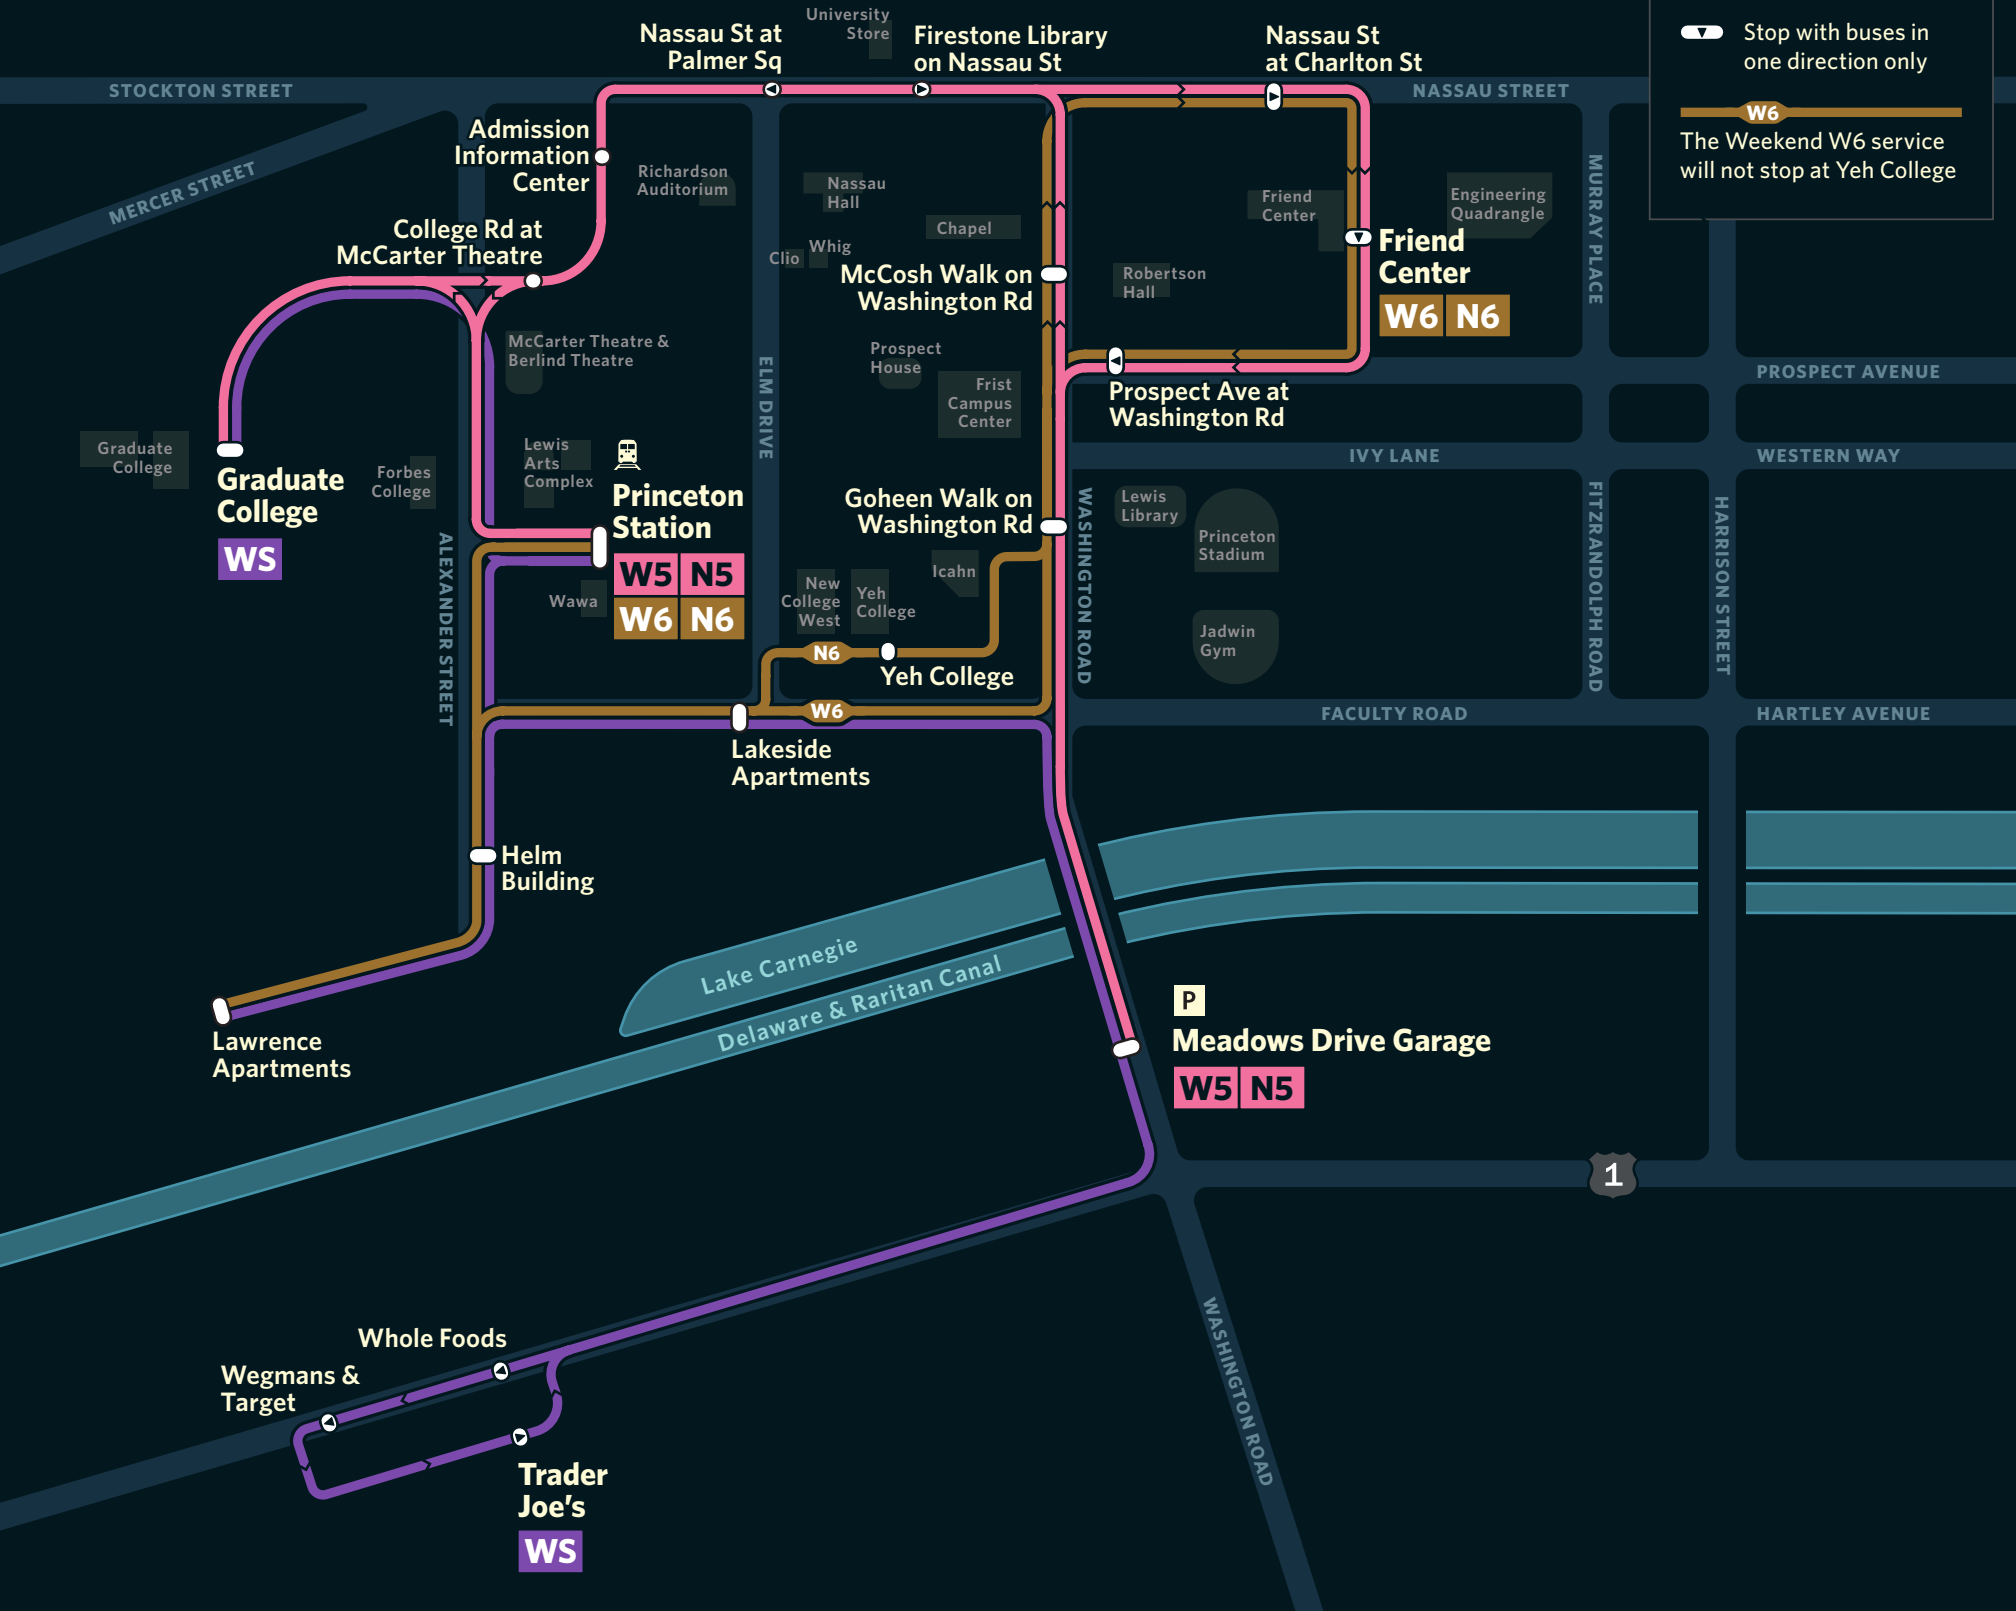

TigerTransit Evening & Weekend Map

- Stop with buses in both directions
- Stop with buses in one direction only

W6
The Weekend W6 service will not stop at Yeh College