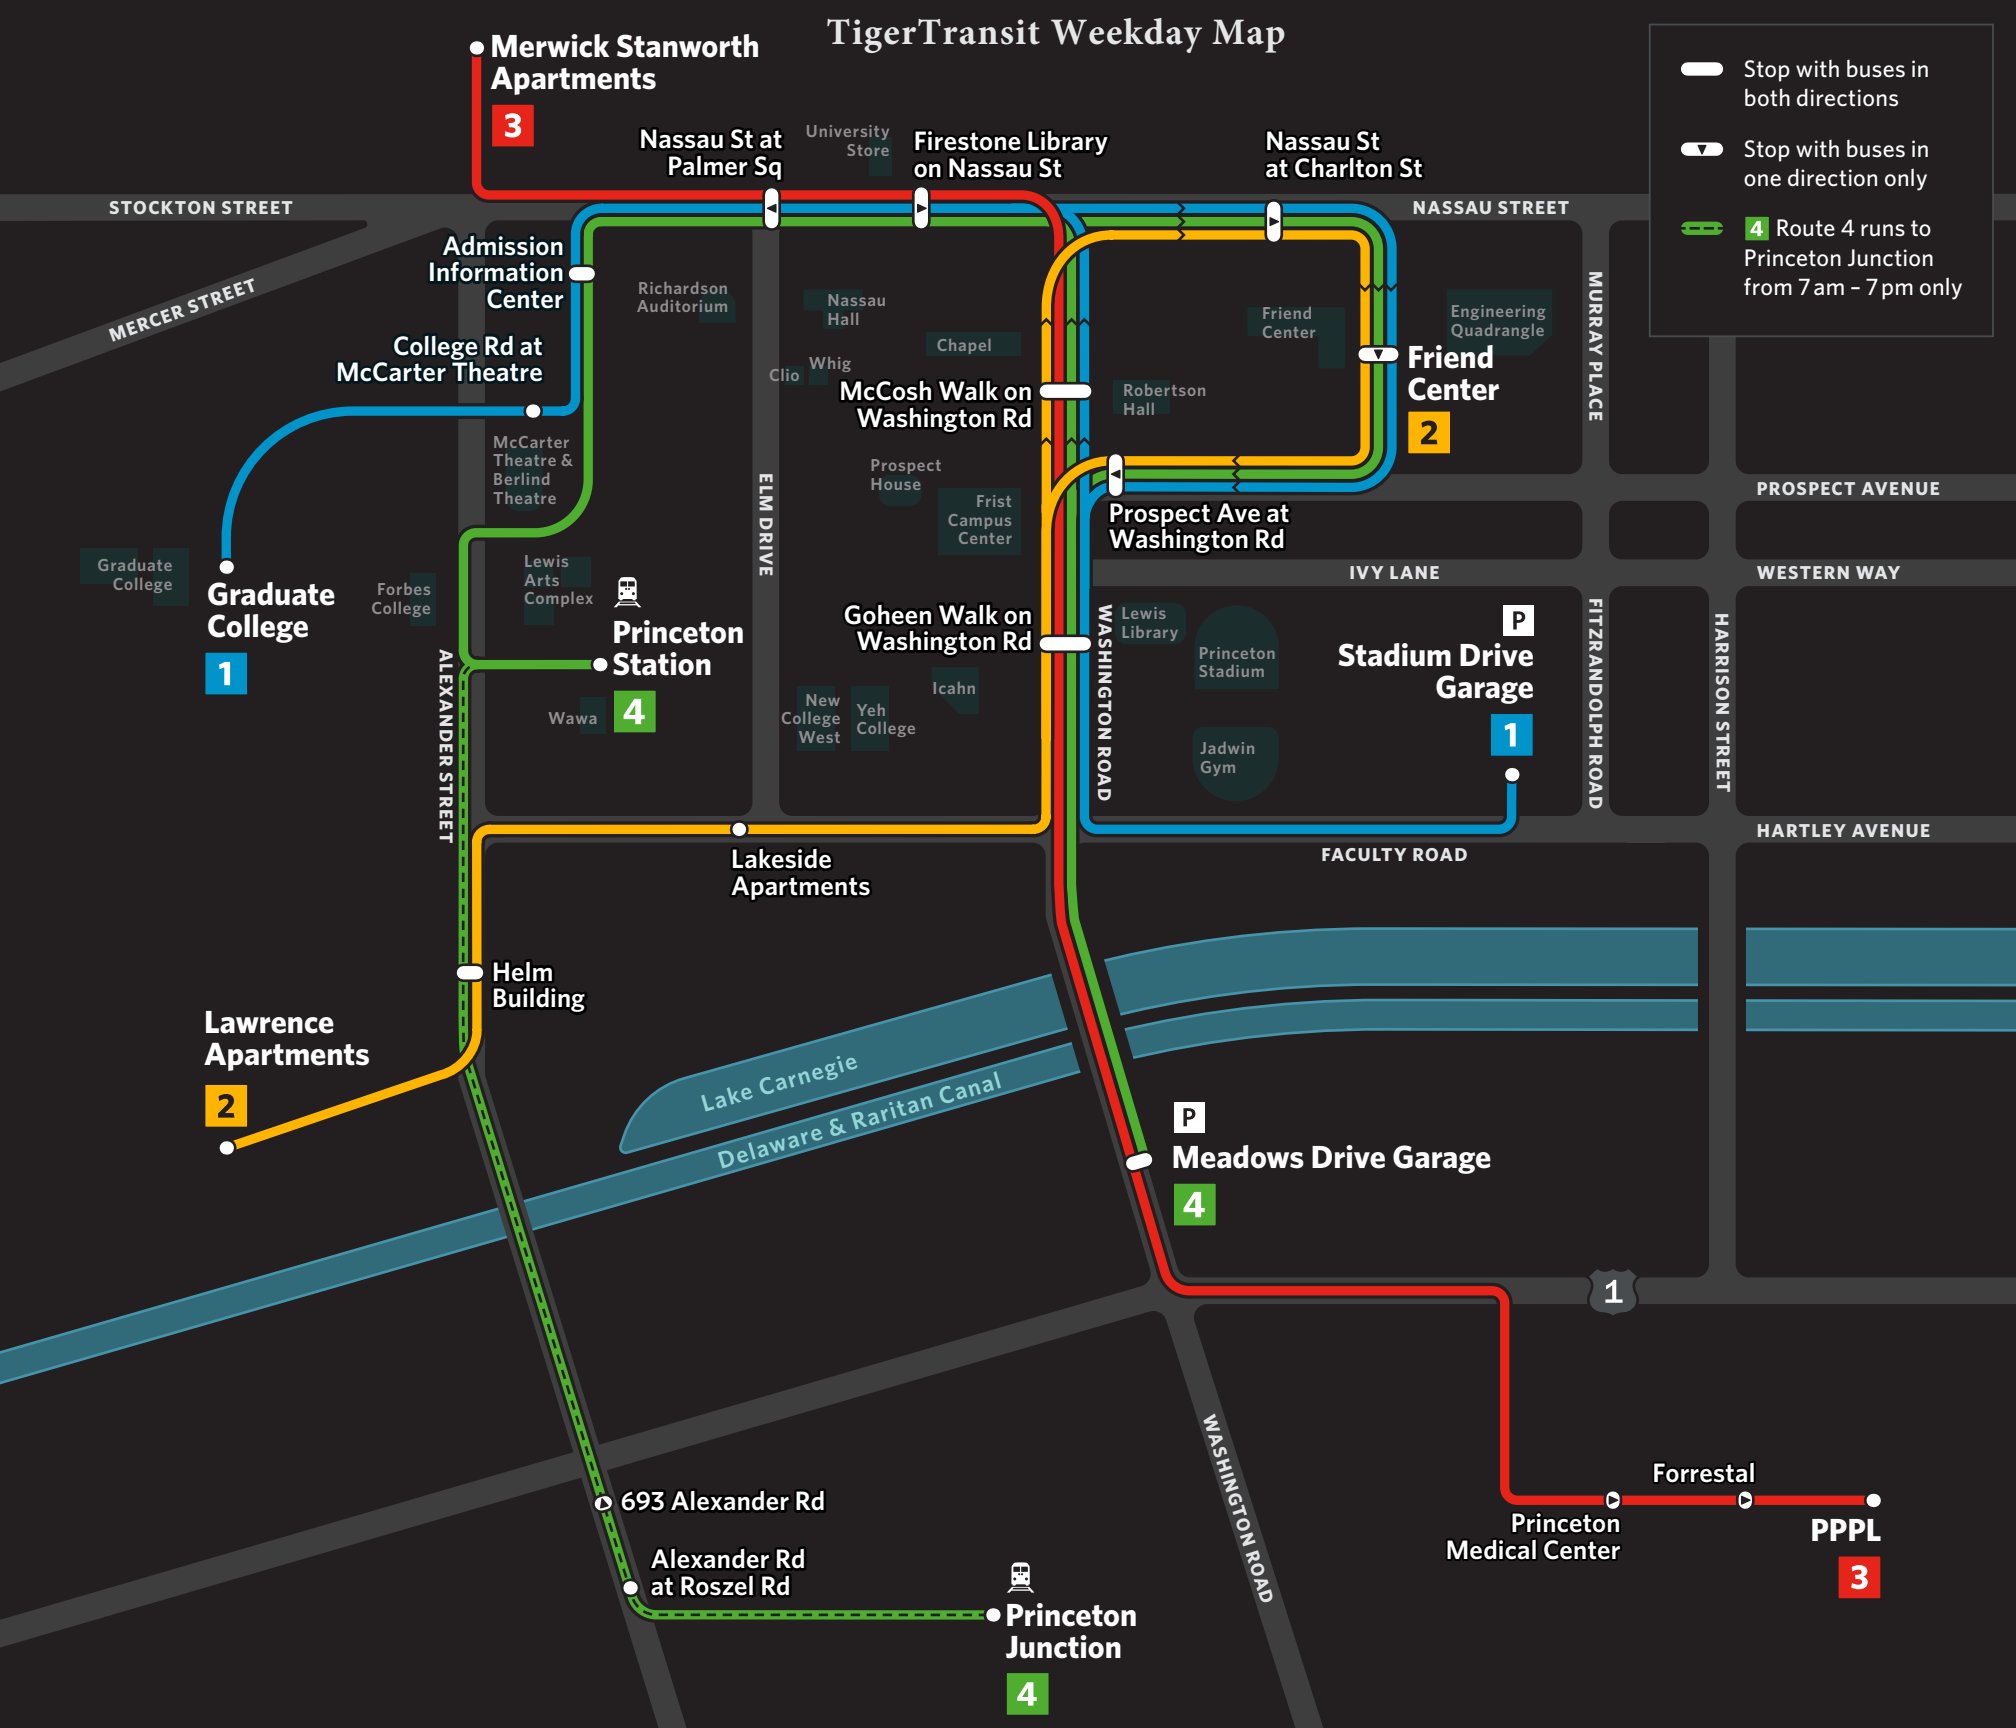

All parking locations and shuttle stops are highlighted on the conference map.

Arrival Day	Arrival Time	On-campus parking options
Thursday, September 19	Before 3:00 p.m.	Lot 20 (limited parking available), Stadium Drive Garage
	After 3:00 p.m.	Theater Drive Garage, Lot 20, and Stadium Drive Garage
Friday, September 20	All day	Theater Drive Garage, Lot 20, and Stadium Drive Garage
Saturday, September 21	All day	Theater Drive Garage, Lot 20, and Stadium Drive Garage

FRIDAY

Shuttle stops at **Nassau Presbyterian Church** (61 Nassau Street) and **Princeton Station**

FRIDAY		
Nassau Street	Hyatt Regency	Princeton Station
	7:30 AM	7:45 AM
8:00 AM	8:15 AM	8:30 AM
8:45 AM	9:00 AM	9:15 AM
9:30 AM	9:45 AM	10:00 AM
10:15 AM	10:30 AM	10:45 AM
11:00 AM	11:15 AM	11:30 AM
11:45 AM	12:00 PM	12:15 PM
12:30 PM		
	1:30 PM	1:45 PM
2:00 PM	2:15 PM	2:30 PM
2:45 PM	3:00 PM	3:15 PM
3:30 PM	3:45 PM	4:00 PM
4:15 PM	4:30 PM	4:45 PM
5:00 PM	5:15 PM	5:30 PM
5:45 PM	6:00 PM	6:15 PM
6:30 PM		
9:00 PM	9:15 PM	9:30 PM
9:45 PM	10:00 PM	10:15 PM
10:30 PM	10:45 PM	11:00 PM
11:15 PM	11:30 PM	11:45 PM

Tiger Transit Weekday Map

-  Stop with buses in both directions
-  Stop with buses in one direction only
-  **4** Route 4 runs to Princeton Junction from 7 am - 7 pm only

TigerTransit Evening & Weekend Map

METERED PARKING & PAY STATION HOURS

- 1** M-Th 9am-8pm, F & Sat 9am-9pm, Sun 1pm-8pm except Zone 6091:
- M-F 10am-8pm, Sat 10am-9pm, Sun 1pm-8pm
- 2** Princeton Rail Station / Wawa:
 - 24 hours
 - No parking in commercial loading zones except as posted on Palmer Square East and Witherspoon Street